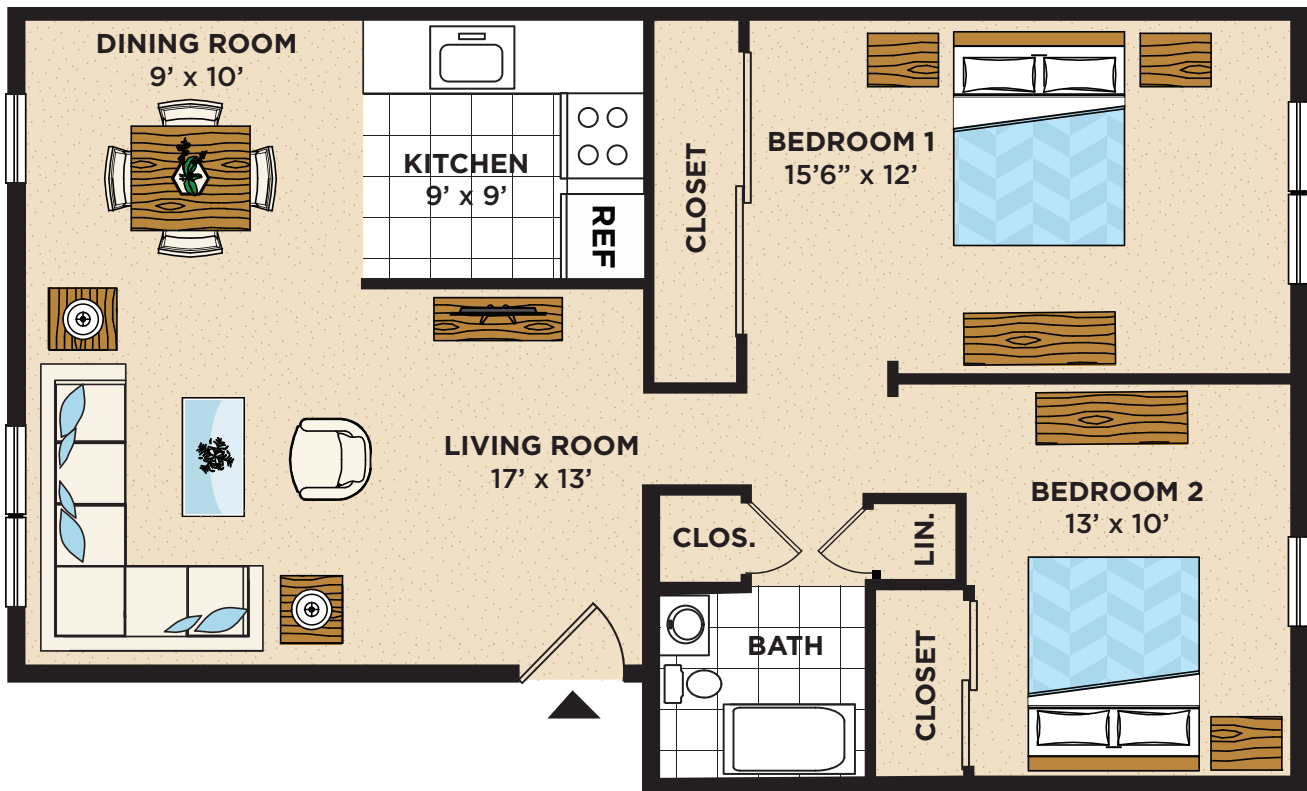

BLAIR MILL

VILLAGE APARTMENTS

100 UPLAND AVE, D-17, HORSHAM PA 19044
OFFICE (215) 674-8104 • FAX (215) 674-4734

1 Bedroom
706 sq. ft.

All dimensions, features and amenities are approximate and subject to change without notice. Please consult leasing agent for more details. Management company is not responsible for printer's errors and omissions. 10.14

BLAIR MILL

VILLAGE APARTMENTS

100 UPLAND AVE, D-17, HORSHAM PA 19044
OFFICE (215) 674-8104 • FAX (215) 674-4734

2 Bedrooms
885 sq. ft.

All dimensions, features and amenities are approximate and subject to change without notice. Please consult leasing agent for more details. Management company is not responsible for printer's errors and omissions. 10.14