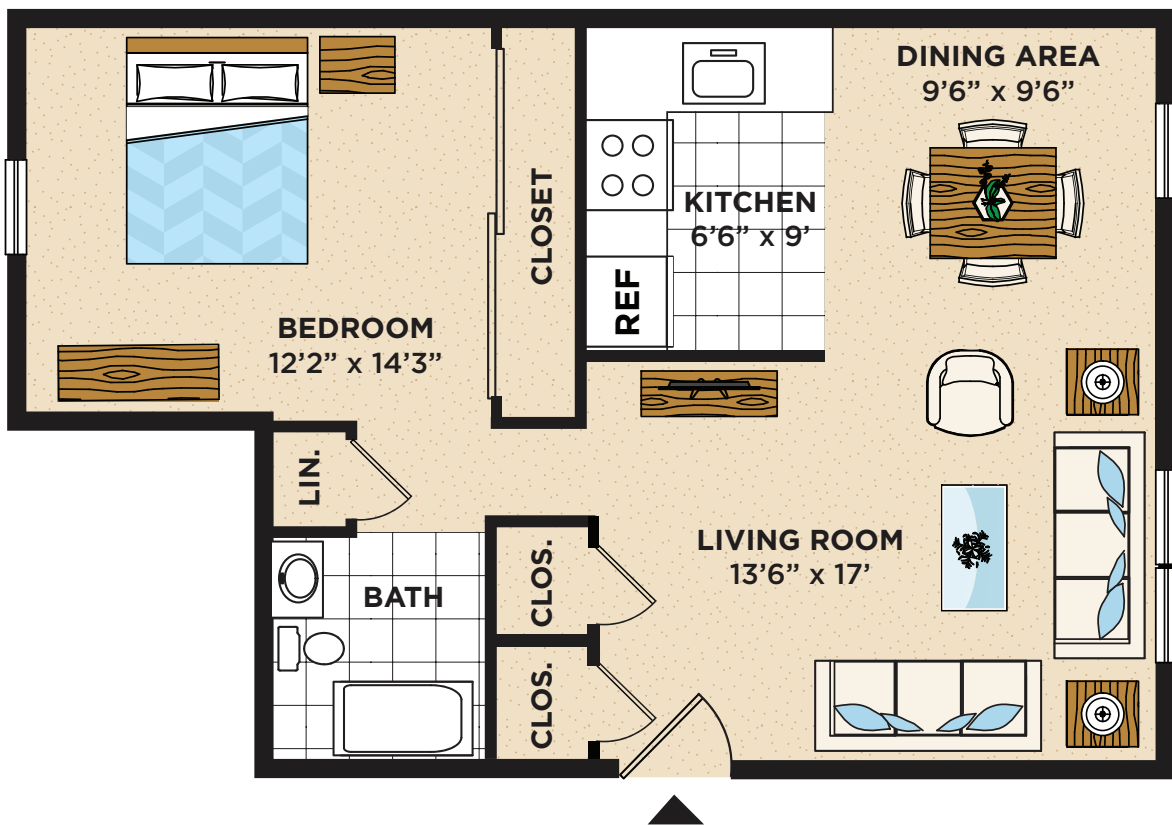

BLAIR MILL

VILLAGE APARTMENTS

100 UPLAND AVE, D-17, HORSHAM PA 19044
OFFICE (215) 674-8104 • FAX (215) 674-4734

1 Bedroom
706 sq. ft.

All dimensions, features and amenities are approximate and subject to change without notice. Please consult leasing agent for more details. Management company is not responsible for printer's errors and omissions. 10.14

BLAIR MILL

VILLAGE APARTMENTS

100 UPLAND AVE, D-17, HORSHAM PA 19044
OFFICE (215) 674-8104 • FAX (215) 674-4734

2 Bedrooms
885 sq. ft.

All dimensions, features and amenities are approximate and subject to change without notice. Please consult leasing agent for more details. Management company is not responsible for printer's errors and omissions. 10.14