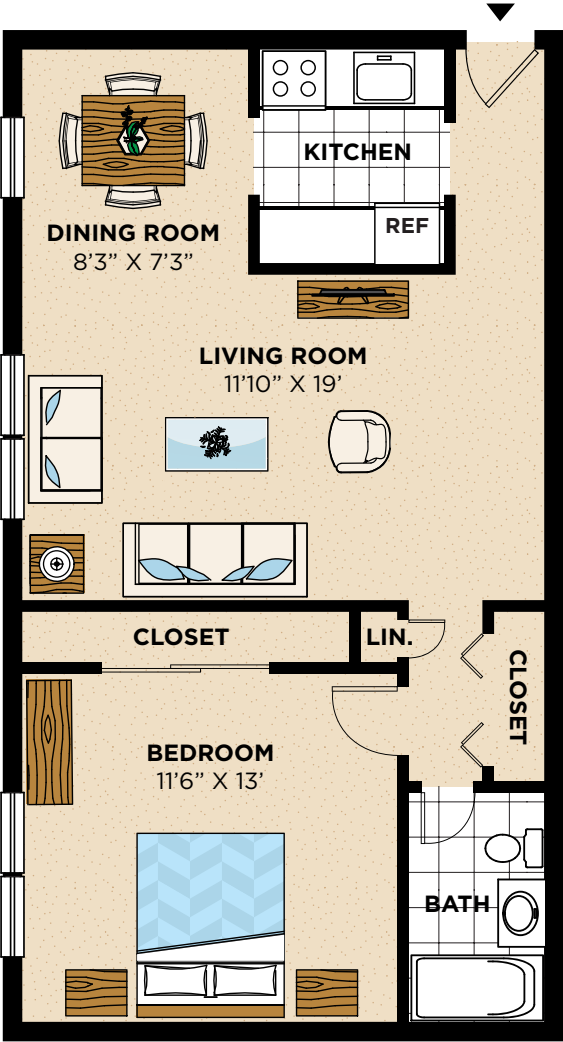

HANOVER MANOR

APARTMENTS

1 Bedroom, 1 Bath
683 sq. ft.

All dimensions, features and amenities are approximate and subject to change without notice. Please consult leasing agent for more details. Management company is not responsible for printer's errors and omissions. 10.14

HANOVER MANOR

APARTMENTS

2 Bedroom, 1 Bath
892 sq. ft.

All dimensions, features and amenities are approximate and subject to change without notice. Please consult leasing agent for more details. Management company is not responsible for printer's errors and omissions. 10.14