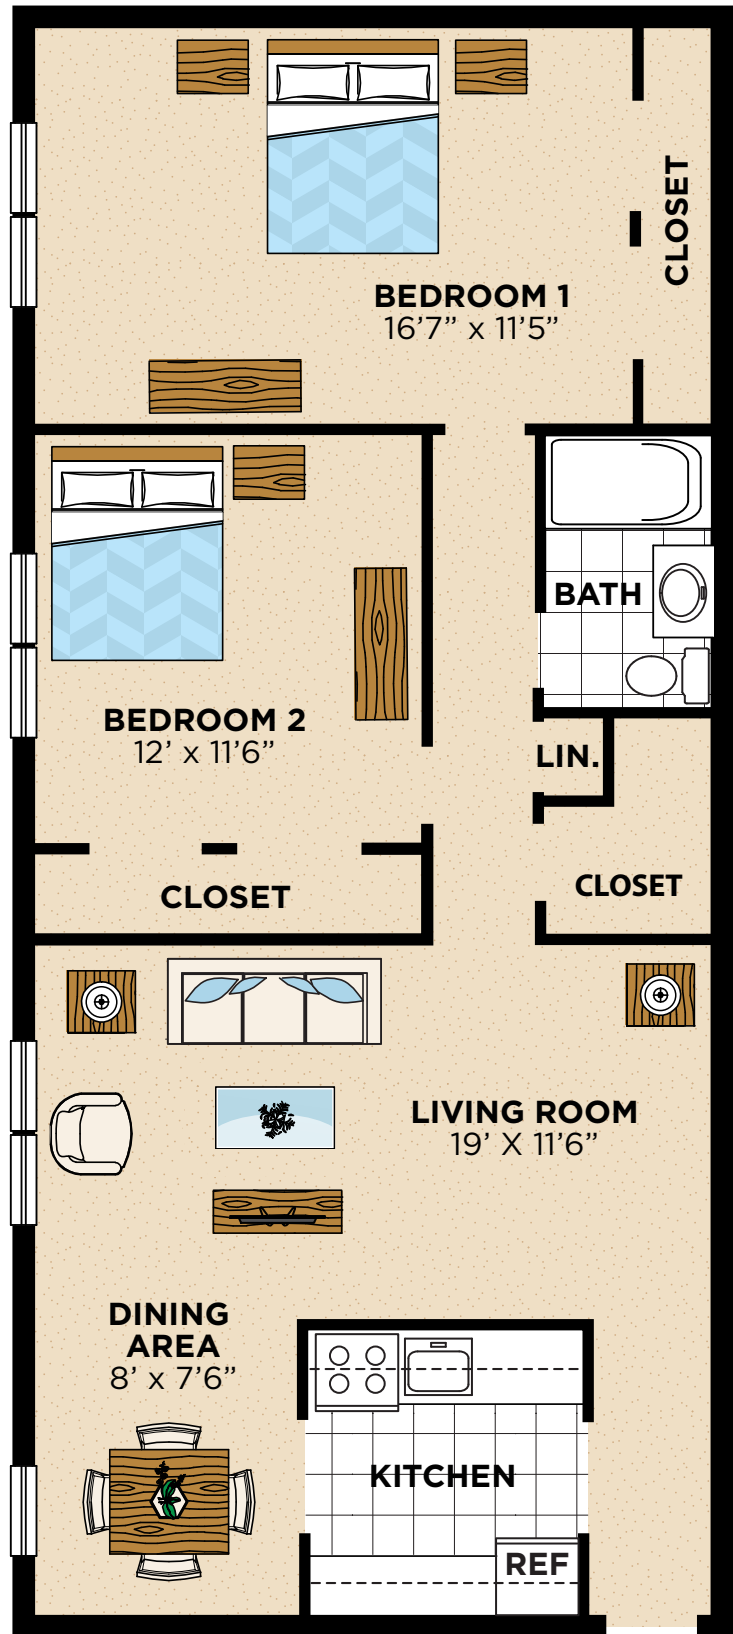

Mount Penn Manor

APARTMENTS

1 BEDROOM

All dimensions, features and amenities are approximate and subject to change without notice. Please consult leasing agent for more details. Management company is not responsible for printer's errors and omissions. 10.14

Mount Penn Manor

APARTMENTS

2 BEDROOM

All dimensions, features and amenities are approximate and subject to change without notice. Please consult leasing agent for more details. Management company is not responsible for printer's errors and omissions. 10.14