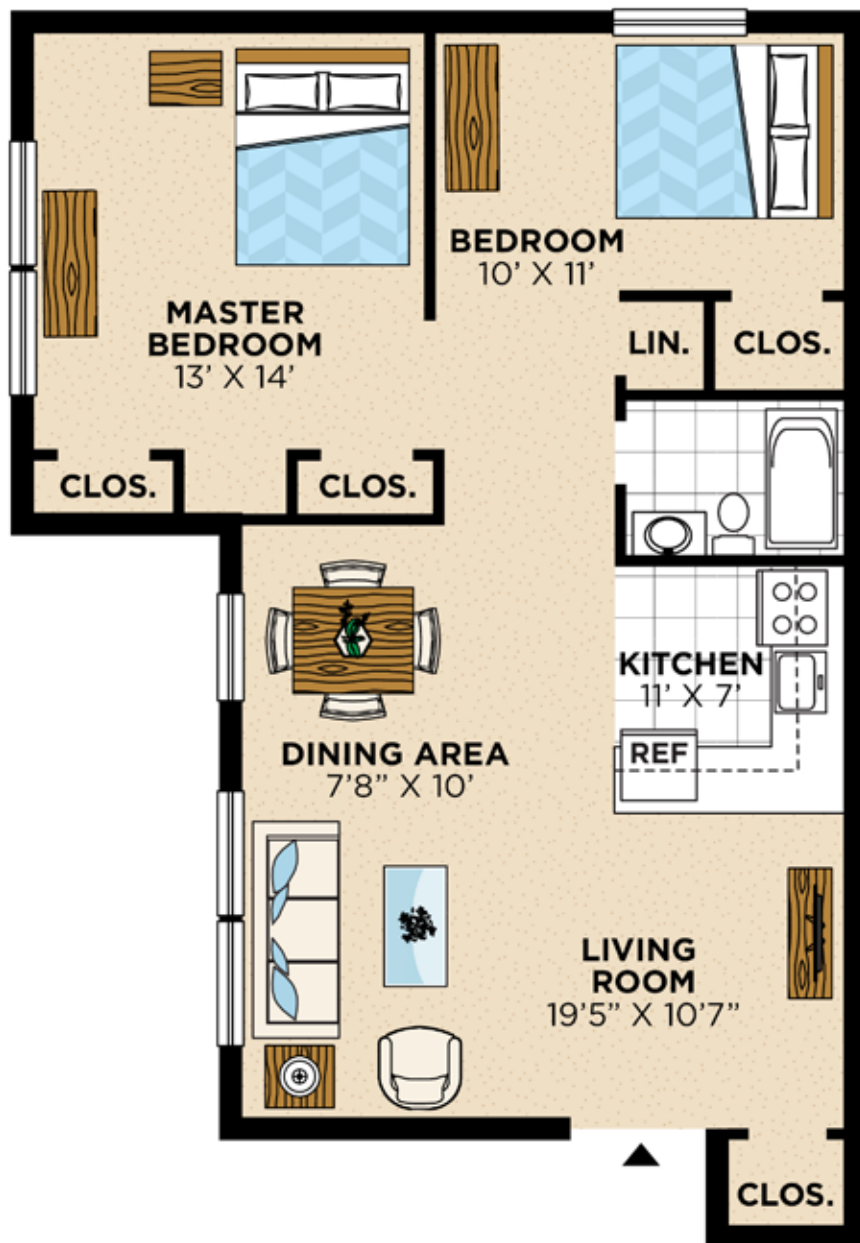

WISSAHICKON PARK

— APARTMENTS —

1 Bedroom, "A-N" Buildings
662 sq. ft.

All dimensions, features and amenities are approximate and subject to change without notice. Please consult leasing agent for more details. Management company is not responsible for printer's errors and omissions. 10.14

WISSAHICKON PARK

— APARTMENTS —

2 Bedroom, "A-N" Buildings
856 sq. ft.

All dimensions, features and amenities are approximate and subject to change without notice. Please consult leasing agent for more details. Management company is not responsible for printer's errors and omissions. 10.14

WISSAHICKON PARK

— APARTMENTS —

1 Bedroom, "W" Building
662 sq. ft.

All dimensions, features and amenities are approximate and subject to change without notice. Please consult leasing agent for more details. Management company is not responsible for printer's errors and omissions. 10.14

WISSAHICKON PARK

— APARTMENTS —

2 Bedroom, "W" Building
852 sq. ft.

All dimensions, features and amenities are approximate and subject to change without notice. Please consult leasing agent for more details. Management company is not responsible for printer's errors and omissions. 10.14