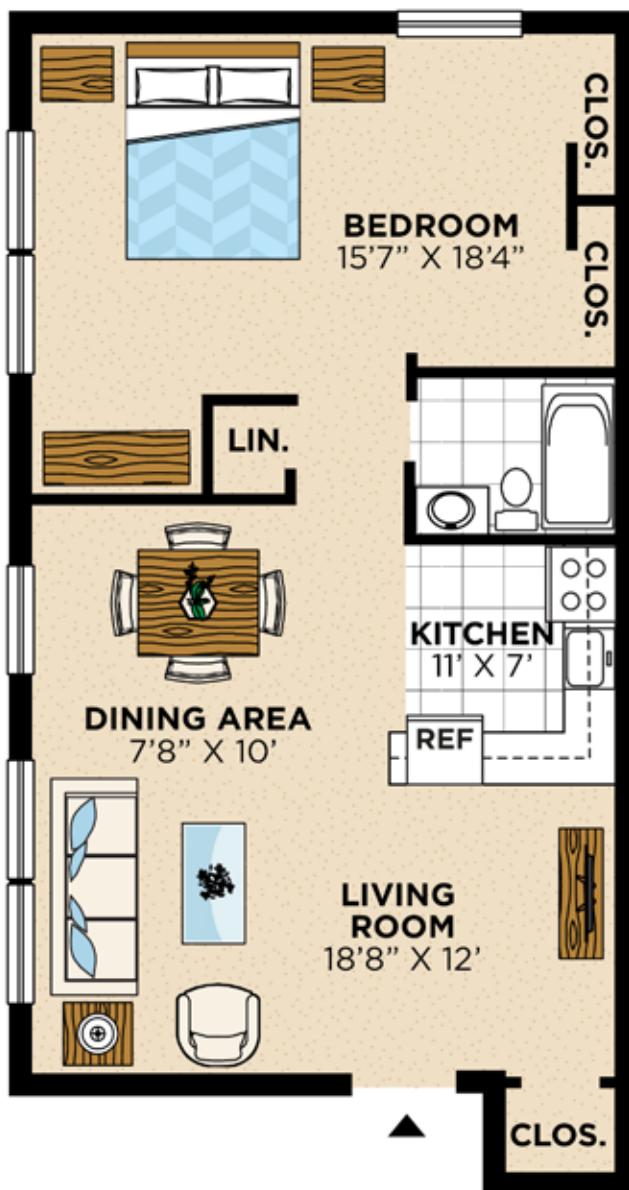

WISSAHICKON PARK

— APARTMENTS —

1 Bedroom, "A-N" Buildings
662 sq. ft.

All dimensions, features and amenities are approximate and subject to change without notice. Please consult leasing agent for more details. Management company is not responsible for printer's errors and omissions. 10.14

WISSAHICKON PARK

— APARTMENTS —

2 Bedroom, "A-N" Buildings
856 sq. ft.

All dimensions, features and amenities are approximate and subject to change without notice. Please consult leasing agent for more details. Management company is not responsible for printer's errors and omissions. 10.14

WISSAHICKON PARK

— APARTMENTS —

1 Bedroom, "W" Building
662 sq. ft.

All dimensions, features and amenities are approximate and subject to change without notice. Please consult leasing agent for more details. Management company is not responsible for printer's errors and omissions. 10.14

WISSAHICKON PARK

— APARTMENTS —

2 Bedroom, "W" Building
852 sq. ft.

All dimensions, features and amenities are approximate and subject to change without notice. Please consult leasing agent for more details. Management company is not responsible for printer's errors and omissions. 10.14