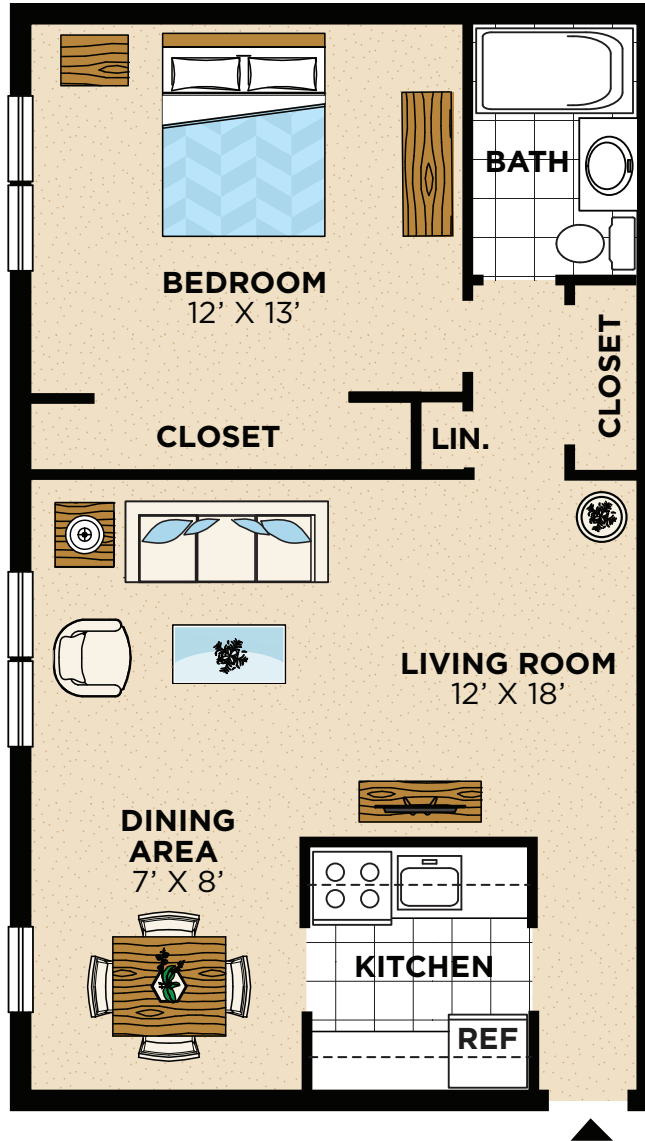

ANTIETAM ARMS

APARTMENTS

1 BEDROOM BUILDING B&E

All dimensions, features and amenities are approximate and subject to change without notice. Please consult leasing agent for more details. Management company is not responsible for printer's errors and omissions. 10.14

ANTIETAM ARMS

APARTMENTS

1 BEDROOM BUILDING A,C,D&F

All dimensions, features and amenities are approximate and subject to change without notice. Please consult leasing agent for more details. Management company is not responsible for printer's errors and omissions. 10.14