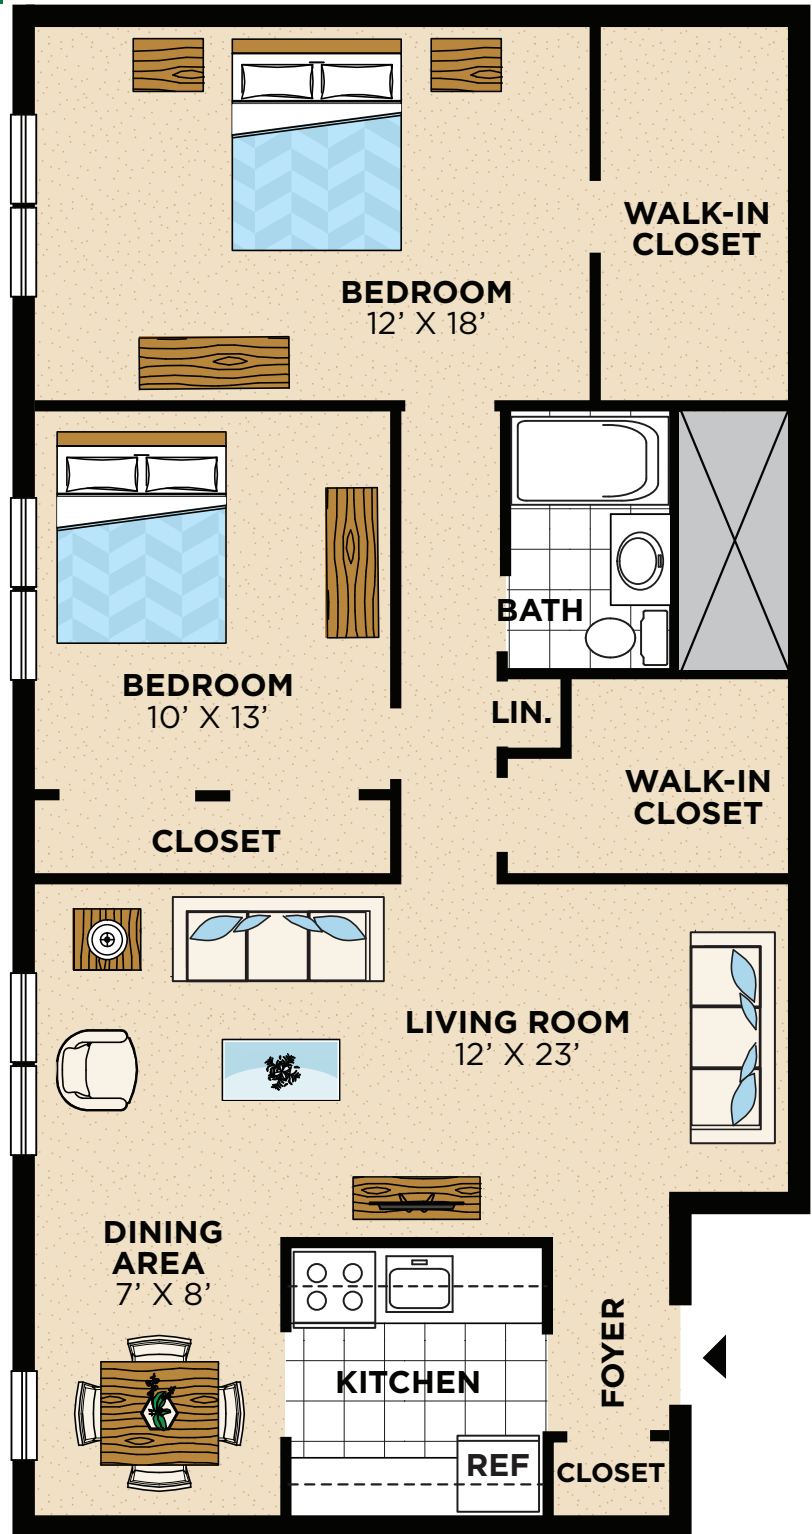

ANTIETAM ARMS

APARTMENTS

2 BEDROOM BUILDING B&E

All dimensions, features and amenities are approximate and subject to change without notice. Please consult leasing agent for more details. Management company is not responsible for printer's errors and omissions. 10.14