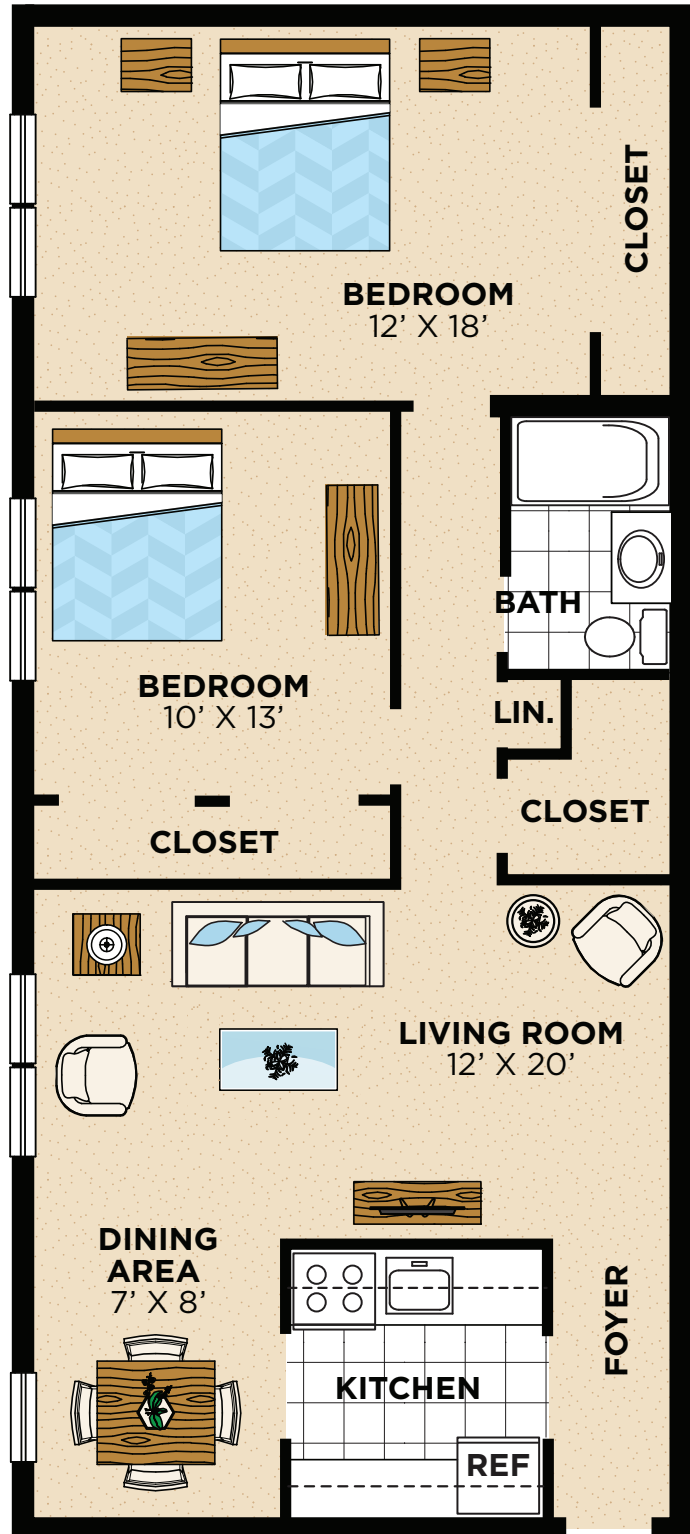

ANTIETAM ARMS

APARTMENTS

1 BEDROOM BUILDING A,C,D&F

All dimensions, features and amenities are approximate and subject to change without notice. Please consult leasing agent for more details. Management company is not responsible for printer's errors and omissions. 10.14

ANTIETAM ARMS

APARTMENTS

2 BEDROOM BUILDING A,C,D&F

All dimensions, features and amenities are approximate and subject to change without notice. Please consult leasing agent for more details. Management company is not responsible for printer's errors and omissions. 10.14