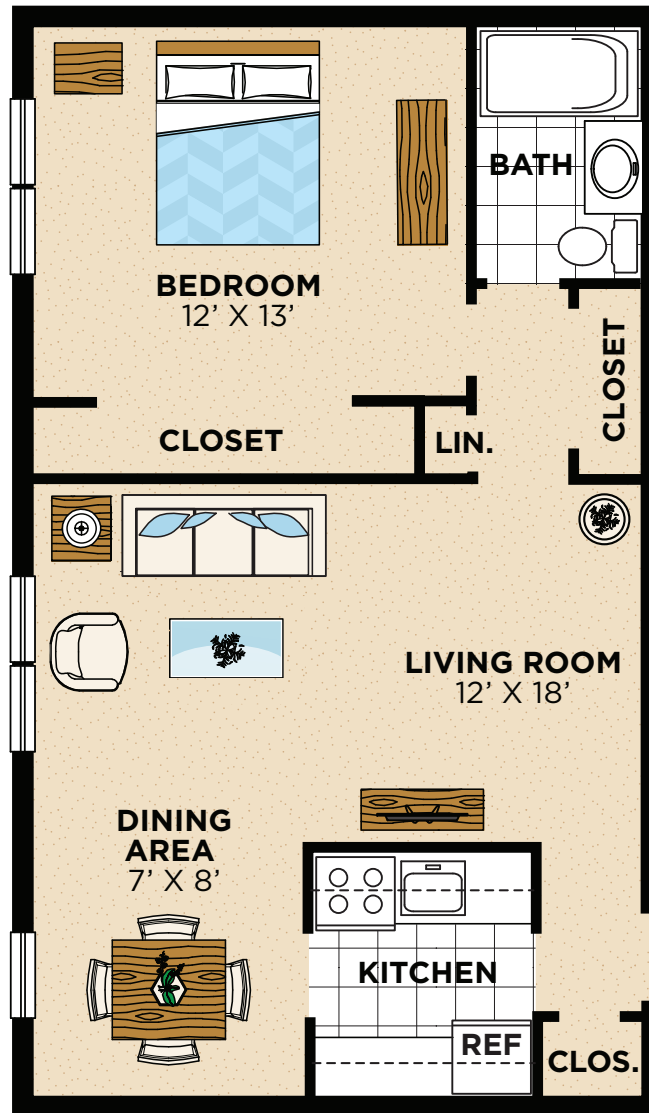

ANTIETAM ARMS

APARTMENTS

1 BEDROOM BUILDING B&E

All dimensions, features and amenities are approximate and subject to change without notice. Please consult leasing agent for more details. Management company is not responsible for printer's errors and omissions. 10.14

ANTIETAM ARMS

APARTMENTS

1 BEDROOM BUILDING A,C,D&F

All dimensions, features and amenities are approximate and subject to change without notice. Please consult leasing agent for more details. Management company is not responsible for printer's errors and omissions. 10.14