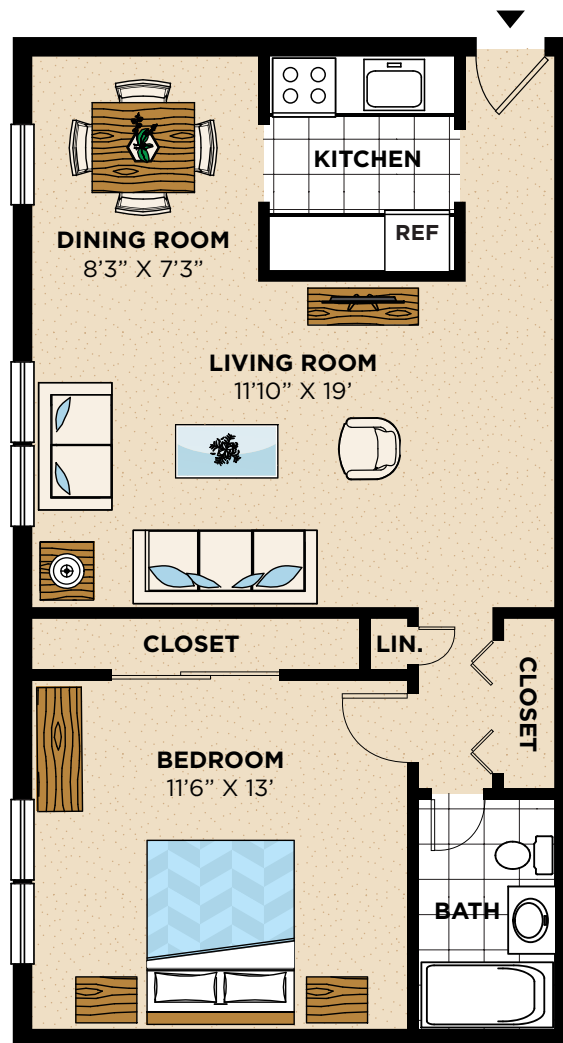

CARLWYNNE MANOR

APARTMENTS

1 Bedroom, 1 Bath
683 sq. ft.

CARLWYNNE MANOR

APARTMENTS

2 Bedroom, 1 Bath
892 sq. ft.

All dimensions, features and amenities are approximate and subject to change without notice. Please consult leasing agent for more details. Management company is not responsible for printer's errors and omissions. 10.14