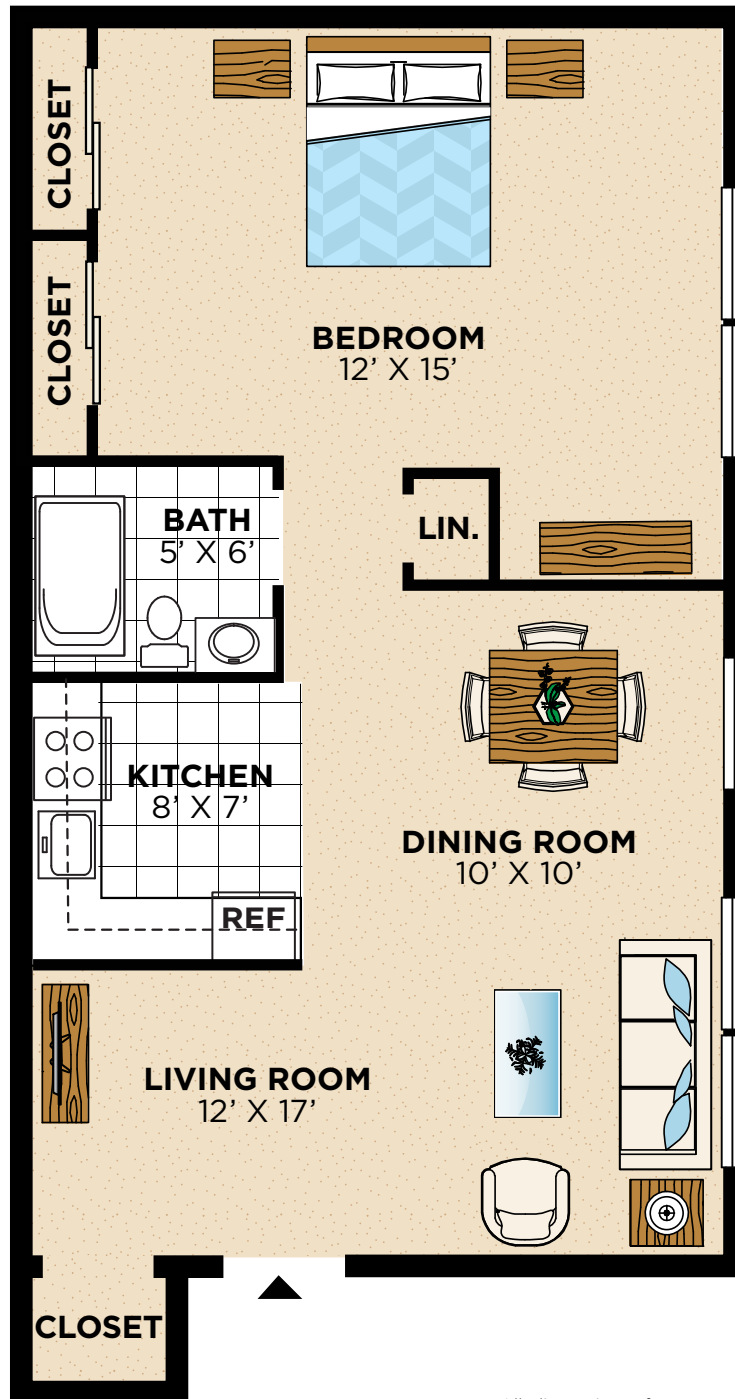

Petoni

APARTMENTS

1 Bedroom
700 sq. ft.

All dimensions, features and amenities are approximate and subject to change without notice. Please consult leasing agent for more details. Management company is not responsible for printer's errors and omissions. 10.14

Petoni

APARTMENTS

2 Bedrooms
800 sq. ft.

All dimensions, features and amenities are approximate and subject to change without notice. Please consult leasing agent for more details. Management company is not responsible for printer's errors and omissions. 10.14