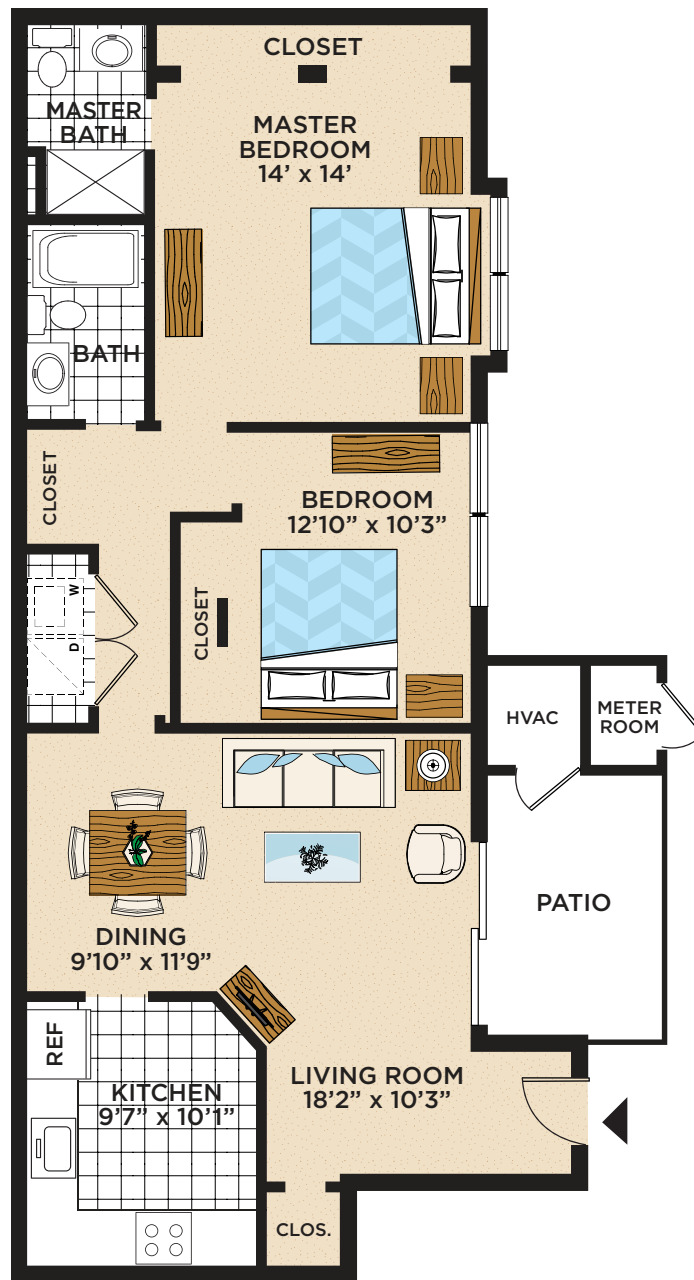

## A P A R T M E N T S

1 Bedroom  
880 sq. ft.

Doors, closets and washer/dryer location will vary on second floor apartment homes.  
Please consult leasing manager for details.

All dimensions, features and amenities are approximate and subject to change without notice. Please consult leasing agent for more details. Management company is not responsible for printer's errors and omissions. 10.13

# WATER'S EDGE

## A P A R T M E N T S

**2 Bedroom**  
**1,100 sq. ft.**

Doors and closets will vary on second floor apartment homes.  
Please consult leasing manager for details.

All dimensions, features and amenities are approximate and subject to change without notice. Please consult leasing agent for more details. Management company is not responsible for printer's errors and omissions. 10.13