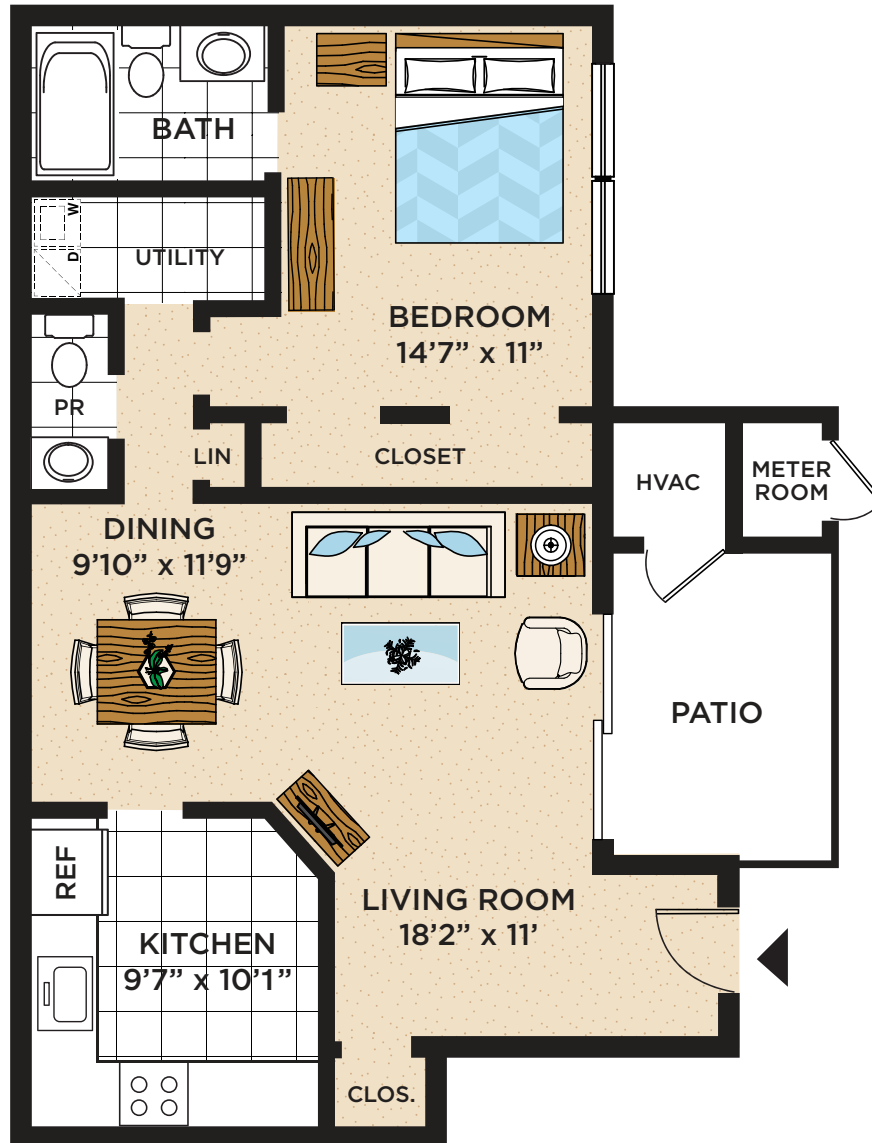

# WATER'S EDGE

## A P A R T M E N T S

1 Bedroom  
880 sq. ft.

Doors, closets and washer/dryer location will vary on second floor apartment homes.  
Please consult leasing manager for details.

All dimensions, features and amenities are approximate and subject to change without notice. Please consult leasing agent for more details. Management company is not responsible for printer's errors and omissions. 10.13