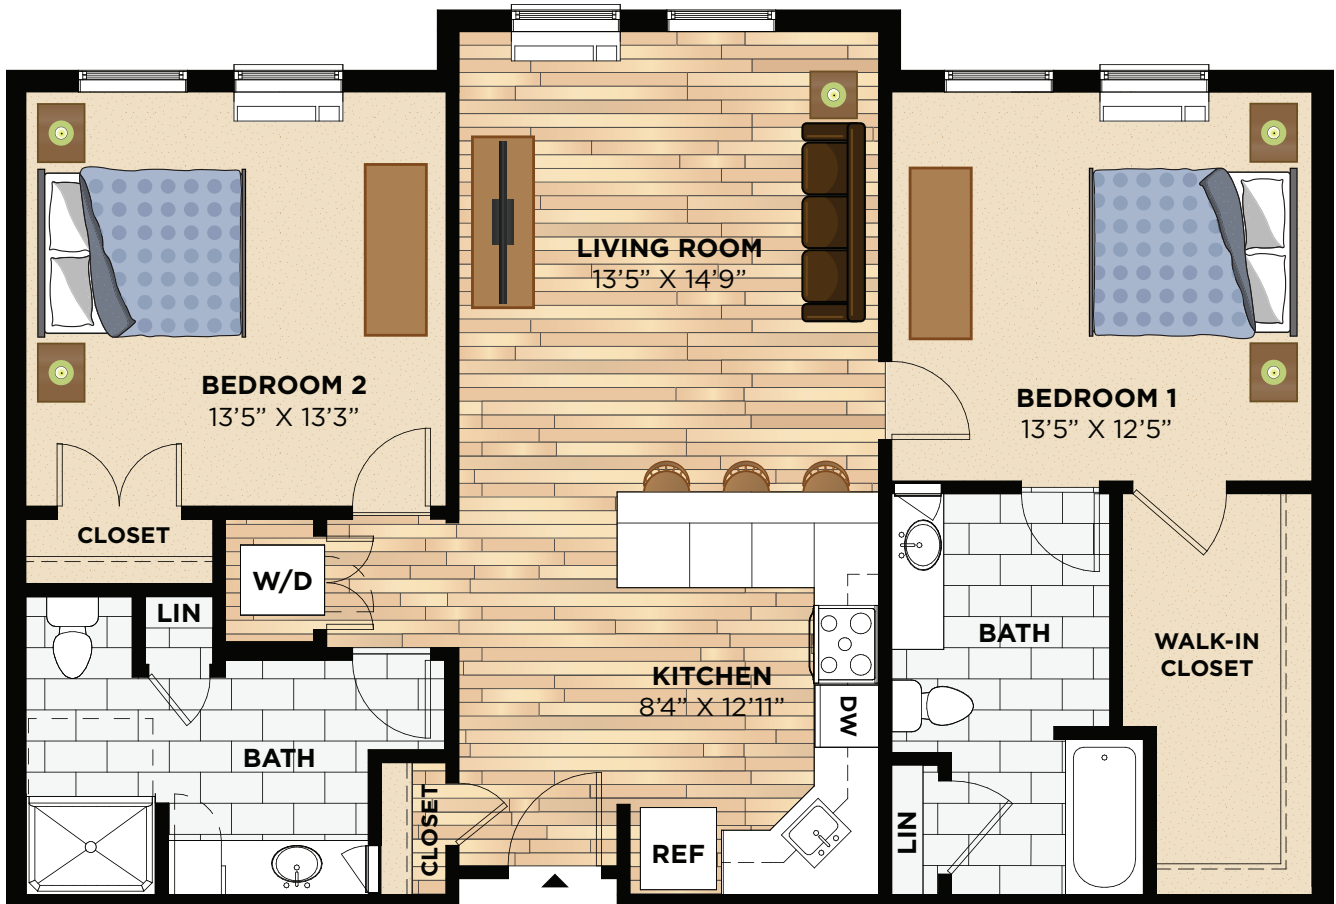

84 TWENTY

LUXURY APARTMENTS

1 Bedroom
706 sq. ft.

ONE BEDROOMS
Refer to building plan
for apartment numbers
and floor locations.

All dimensions, features and amenities are approximate and subject to change without notice. Please consult leasing agent for more details. Management company is not responsible for printer's errors and omissions. 4.23

84 TWENTY

LUXURY APARTMENTS

2 Bedrooms
1,087 sq. ft.

TWO BEDROOMS
Refer to building plan
for apartment numbers
and floor locations.

All dimensions, features and amenities are approximate and subject to change without notice. Please consult leasing agent for more details. Management company is not responsible for printer's errors and omissions. 4.23